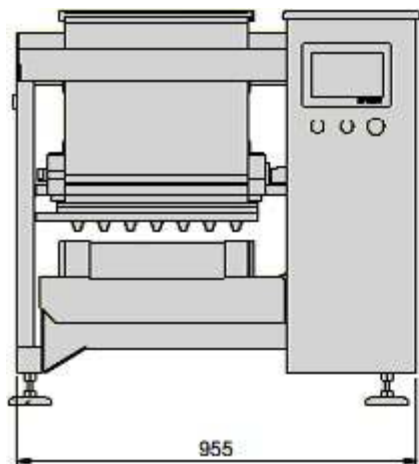

# MULTIDROP JUNIOR

Multidrop is a multi-purpose depositor machine.

Computer touch screen is suitable to create a huge range of biscuits, butter cookies, shortbread, lady fingers, genoise puff creams, and many other products.

- all machines are equipped with:
- s/s frame; compact dimensions
- easily detachable table
- hard dough head hdd with stainless steel rollers, aluminum built-in head shoulders and plastic bushes
- head easy to disassemble and wash
- hard and soft dough heads are allowed to be fitted according with different kinds of products
- touch screen control, with capacitive graphic colour display tft 7" 800x480 pixel
- "CE" compliance certificate

	Trays size		Hopper capacity	Strokes		Tension	Power	Weight
	Width	Max. Length		Depositor	Wire cut			
	mm	mm	l	n°/min.	n°/min.	Volt	kW	Kg
<b>JUNIOR 4046</b>	400-460	700	35	20	30	400/3N~/50	1,3	200

Max strokes/min. related to average 1 sec. rollers head rotation