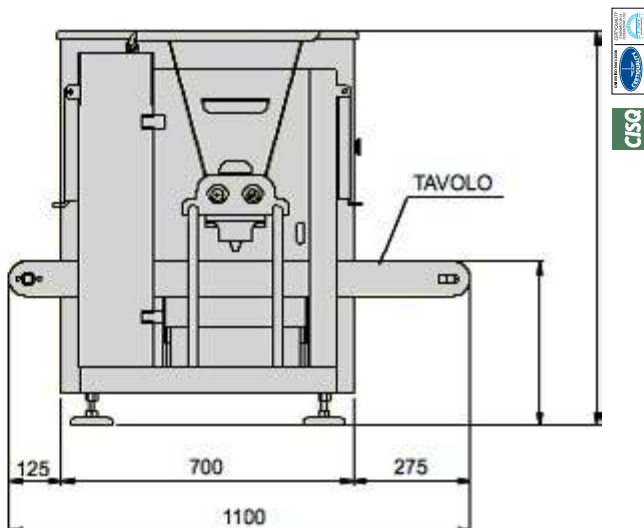

# MULTIDROP JUNIOR

Multidrop is a multi-purpose depositor machine.

Computer touch screen is suitable to create a huge range of biscuits, butter cookies, shortbread, lady fingers, genoise puff creams, and many other products.

- all machines are equipped with:
- s/s frame; compact dimensions
- easily detachable table
- hard dough head hdd with stainless steel rollers, aluminum built-in head shoulders and plastic bushes
- head easy to disassemble and wash
- hard and soft dough heads are allowed to be fitted according with different kinds of products
- touch screen control, with capacitive graphic colour display tft 7" 800x480 pixel
- "CE" compliance certificate

	Trays size		Hopper capacity	Strokes		Tension	Power	Weight
	Width	Max. Length		Depositor	Wire cut			
	mm	mm	l	n°/min.	n°/min.	Volt	kW	Kg
<b>JUNIOR 4046</b>	400-460	700	35	20	30	400/3N~/50	1,3	200

Max strokes/min. related to average 1 sec. rollers head rotation