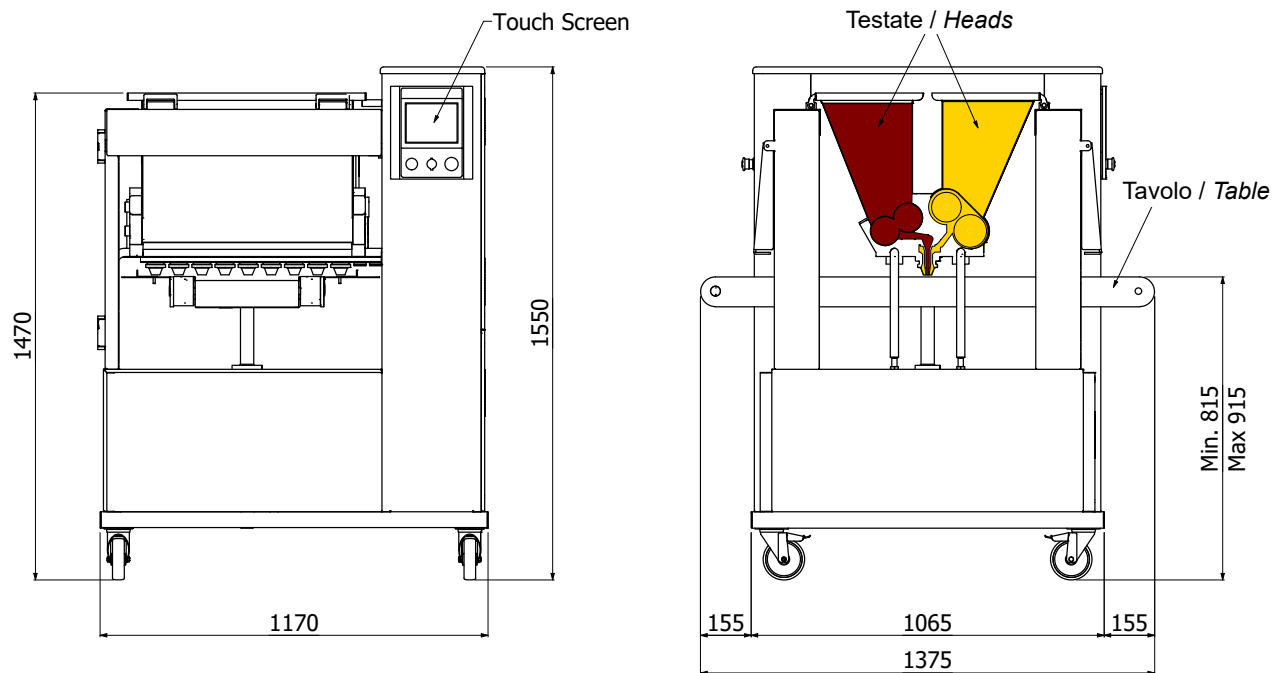

MULTIDROP TWINY

Multidrop is a multi-purpose depositor. Four rollers built-in head, controlled by pc allows a huge range of double colors cookies production. Two doughs can be deposited at once, or filling can be done inside the encrusted cookies.

ALL MACHINES ARE EQUIPPED WITH:

- st/st frame and brake castors
- easily removable table
- head easy to disassemble and wash
- hard dough head hdd + soft dough sdd
- touch screen control, with graphic colour display tft 7,5" 640x480 pixel with high resolution
- "CE" compliance certificate

	Trays size		Hopper capacity	Strokes		Tension	Power	Weight
	Width	Max. Length		Depositor	Wire cut			
	mm	mm	l	n°/min.	n°/min.	Volt	kW	Kg
TWINY 6066	580-660	800	2x40	35	50	400/3N~/50	3,3	710

Max strokes/min. related to average 1 sec. rollers head rotation