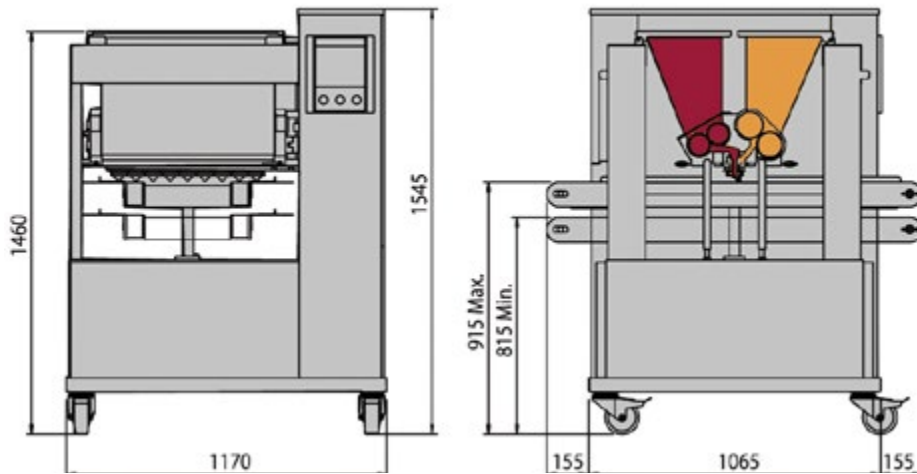

# MULTIDROP TWINY

Multidrop is a multi-purpose depositor. Four rollers built-in head, controlled by pc allows a huge range of double colors cookies production. Two doughs can be deposited at once, or filling can be done inside the encrusted cookies.

- all machines are equipped with:
- st/st frame and brake castors
- easily removable table
- head easy to disassemble and wash
- hard dough head hdd + soft dough sdd
- touch screen control, with graphic colour display tft 7,5" 640x480 pixel with high resolution
- "CE" compliance certificate

	Trays size		Hopper capacity	Strokes		Tension	Power	Weight
	Width	Max. Length		Depositor	Wire cut			
	mm	mm	l	n°/min.	n°/min.	Volt	kW	Kg
<b>TWINY 6066</b>	580-660	800	2x40	35	50	400/3N~/50	3,3	710

Max strokes/min. related to average 1 sec. rollers head rotation