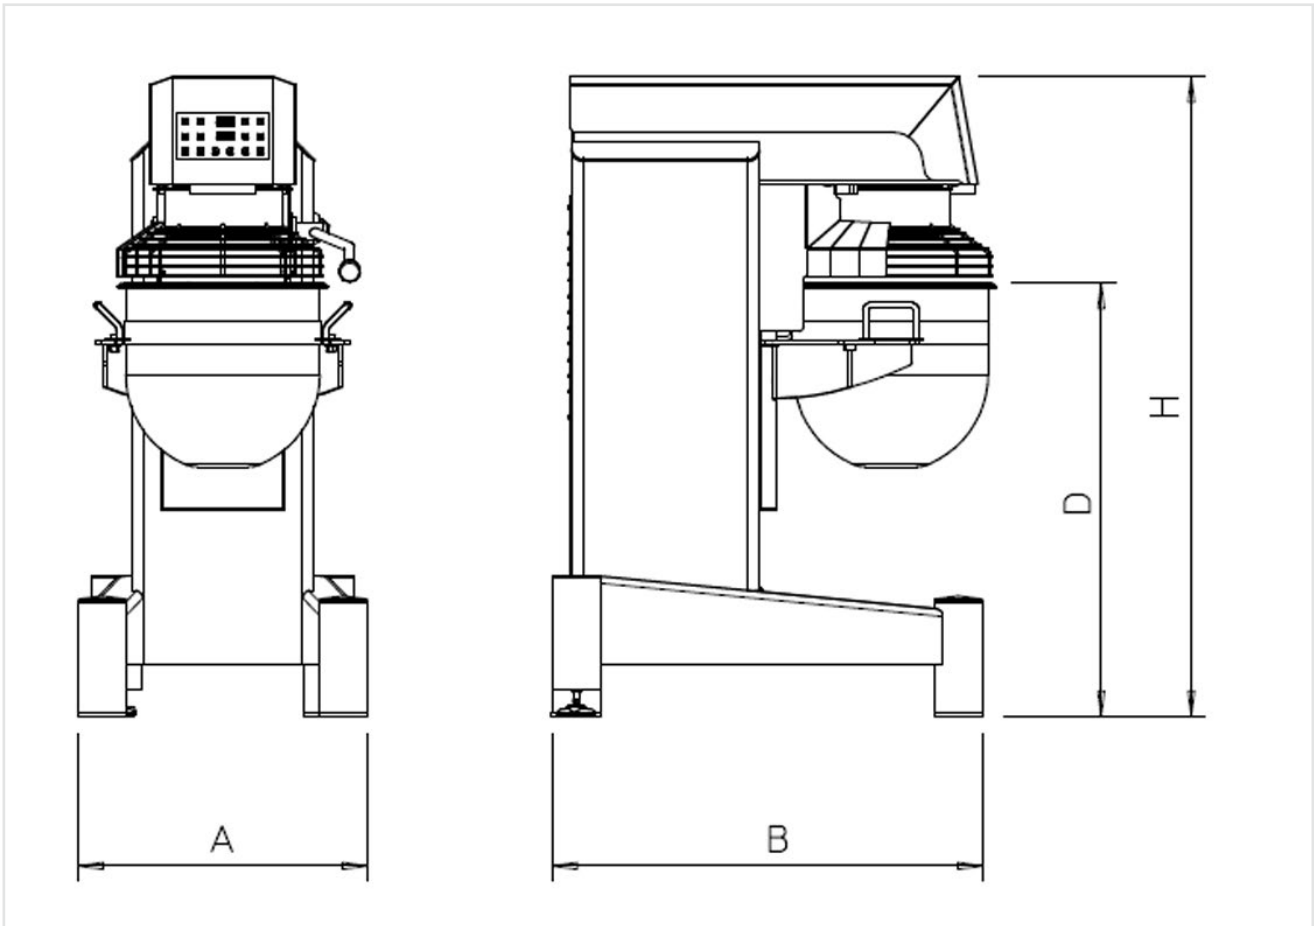

PLANETARY MIXERS - KING 80 EVO

- New frame optimized to guarantee the biggest ergonomics in the less possible space occupied
- Standard colour: grey RAL 9007
- Painted steel top cover
- Manual tank lift
- Safety protection grid made by stainless steel.
- Adjustable foot that improve the stability
- Very powerful motor able to high performance to satisfy also the most exigent customer
- Belts transmission, very noiseless and free of maintenance
- Standard: whisk, spatula and spiral

MODELLO MODEL	VASCA Bowl Lt.	VELOCITÀ Speed rpm/1'	POTENZA Power kW	DIMENSIONI Dimensions mm				PESO Weight kg	TENSIONE Voltage
				A	B	D	H		
KING evo 80	80	100 - 200 - 400	2,2	685	945	985	1400	250	V400/3~/50Hz
		100 ÷ 550	3						