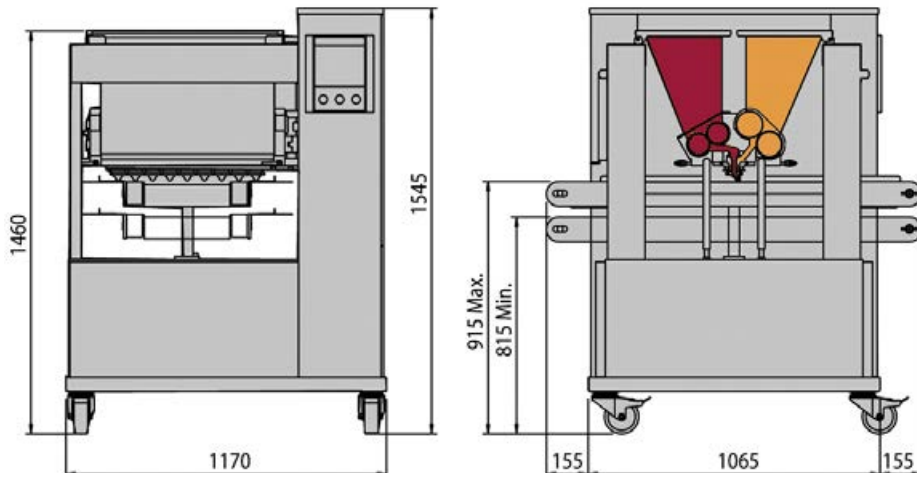

MULTIDROP TWINY

Multidrop is a multi-purpose depositor. Four rollers built-in head, controlled by pc
Allows a huge range of double colors cookies production.
Two doughs can be deposited at once, or filling can be done inside the encrusted cookies.

All machines are equipped with:

- St/st frame and brake castors
- Easily removable table
- Head easy to disassemble and wash
- Hard dough head hdd + soft dough sdd
- Touch screen control, with graphic colour display tft 7,5" 640x480 pixel with high resolution
- CE compliance certificate

	Trays size		Hopper capacity	Strokes		Tension	Power	Weight
	Width	Max. Length		Depositor	Wire cut			
	mm	mm	l	n°/min.	n°/min.	Volt	kW	Kg
TWINY 6066	580-660	800	2x40	353	50	400/3~/50	3,3	710

Max strokes/min. related to average 1 sec. rollers head rotation